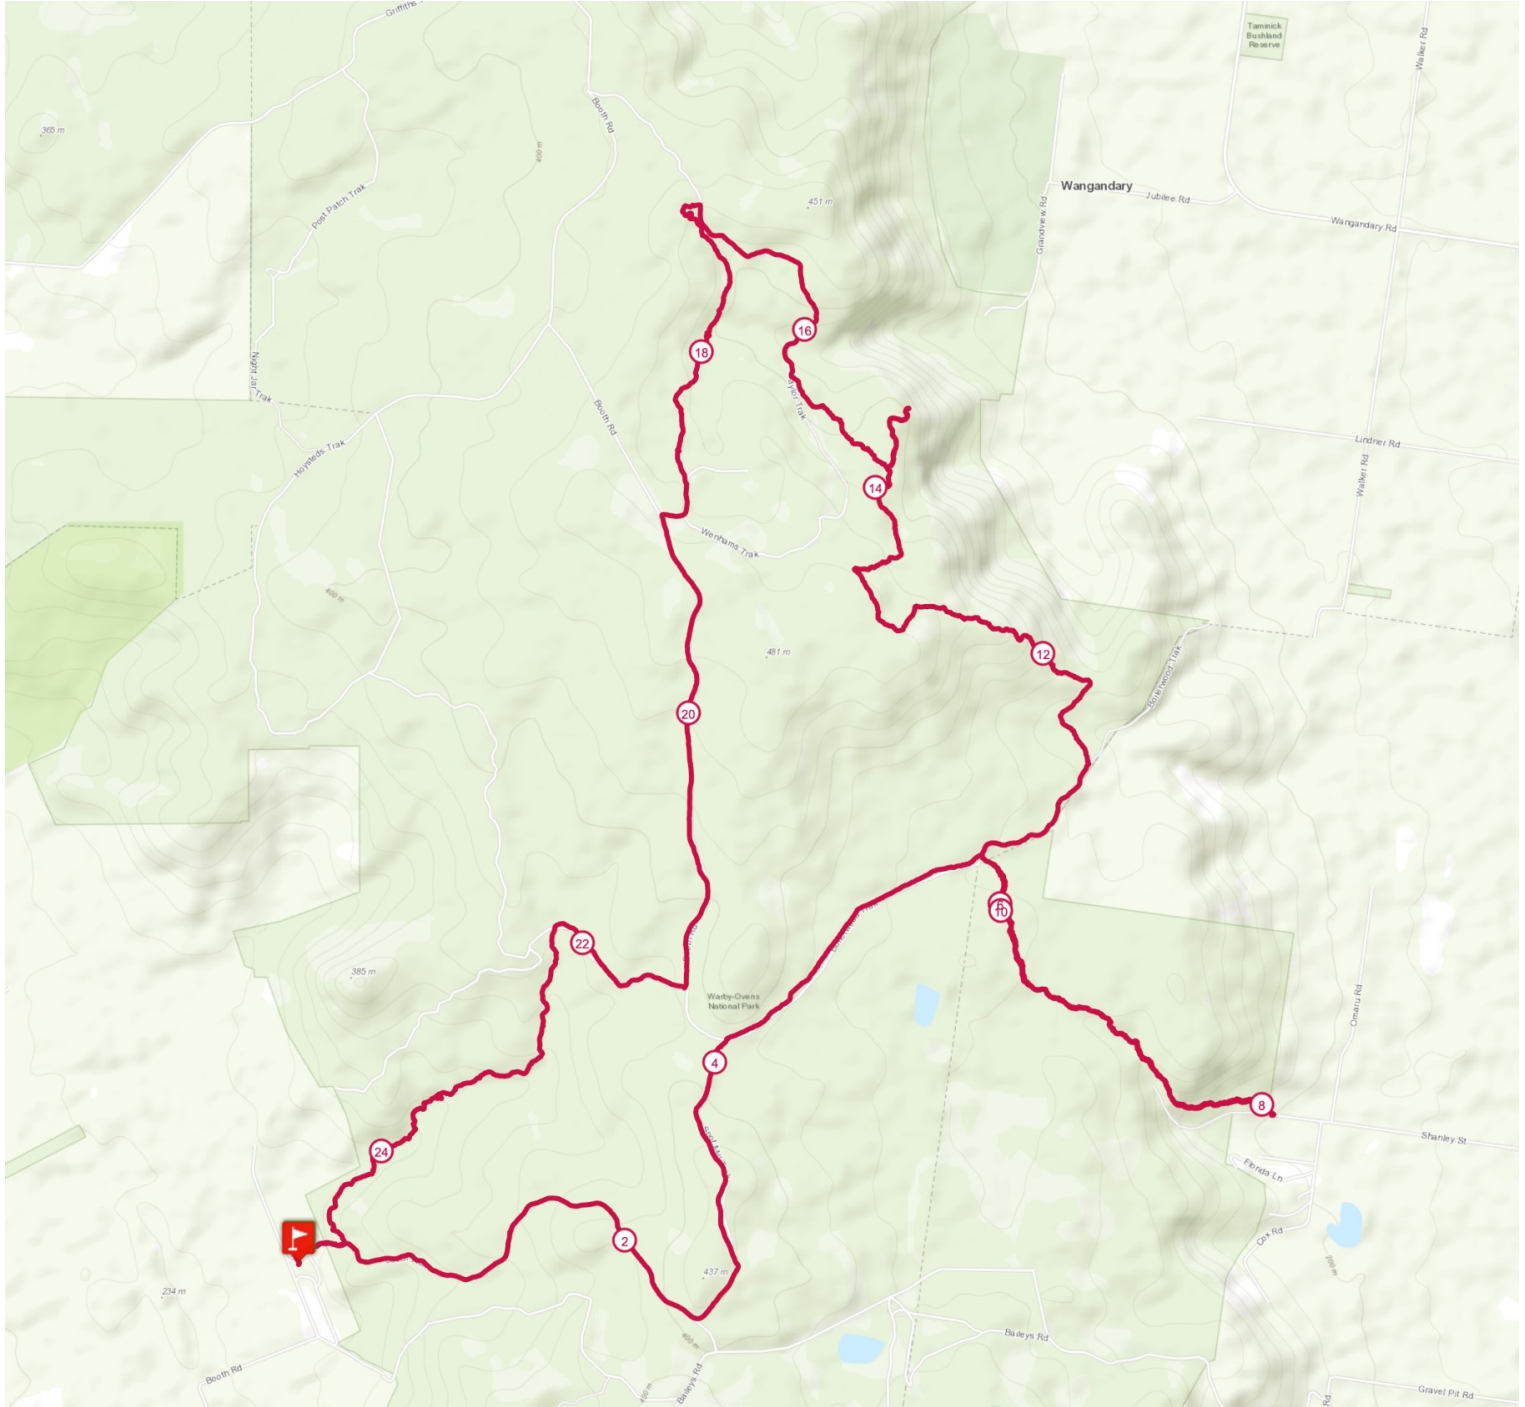

Kwat Kwat 25km

24.9 km  830 m  820 m

Get this track on your mobile with the app TrailConnect. To read more : <http://trailconnect.run>

<https://tracedetail.com>

 > 10%  > 20%  > 30%